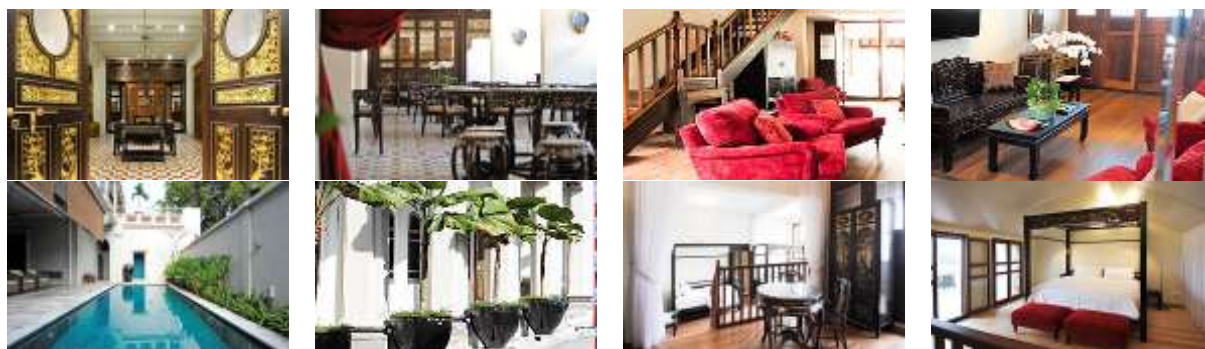

### FIT/GIT ROOM RATES

Rate Per Room Per Night Suite Type	Valid till 19 December 2013 11 February – 1 March 2014		20 December 2013 – 10 February 2014	
	Room Only	Room+B'fast	Room Only	Room+B'fast
Stewart Lane Suite	RM 550	RM 650	RM 605	RM 715
Argus Lane Suite	RM 650	RM 750	RM 715	RM 825
Stewart Lane Grand Suite	-	RM 950	-	RM 1045
Argus Land Grand Suite	-	RM 1000	-	RM 1100
Argus Land Grand Suite & Adjoining Chamber	-	RM 1300	-	RM 1430

#### Rates Inclusive:

- ❖ Room with breakfast